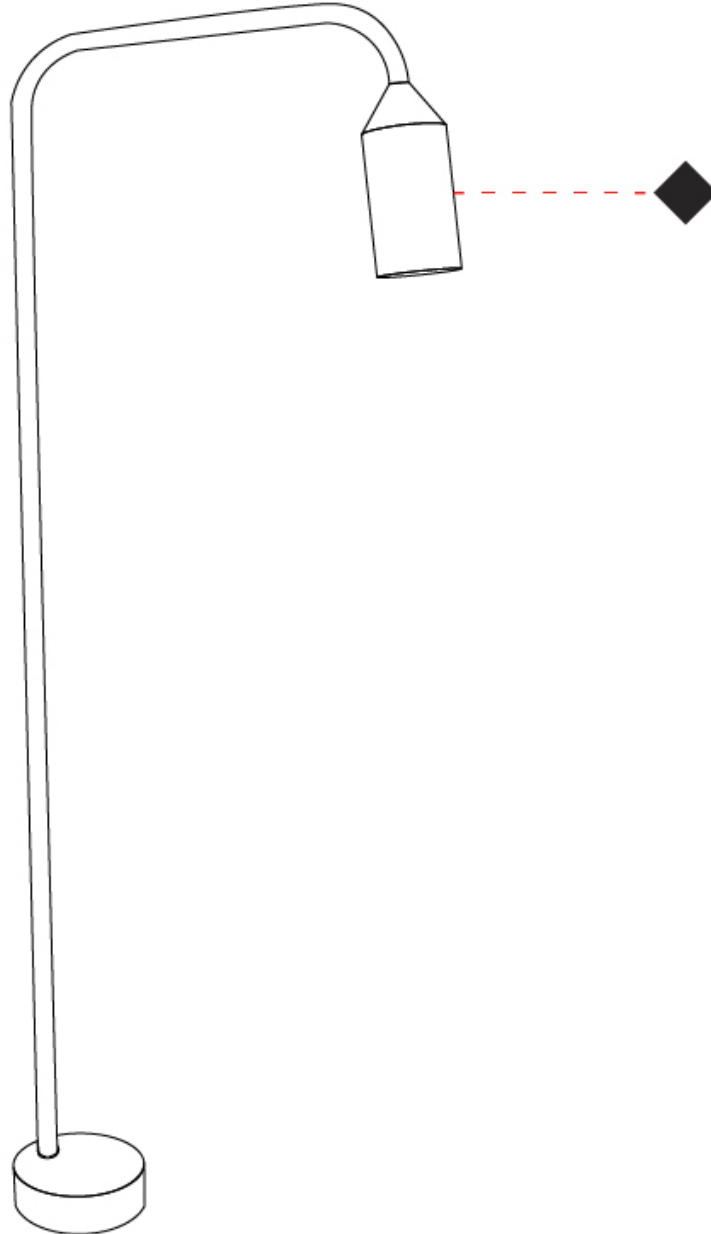

FLAMINGO POST

E9B153-

PROJECT	_____
TYPE	_____
SPECIFIER	_____
QUANTITY	_____
DATE	_____

E