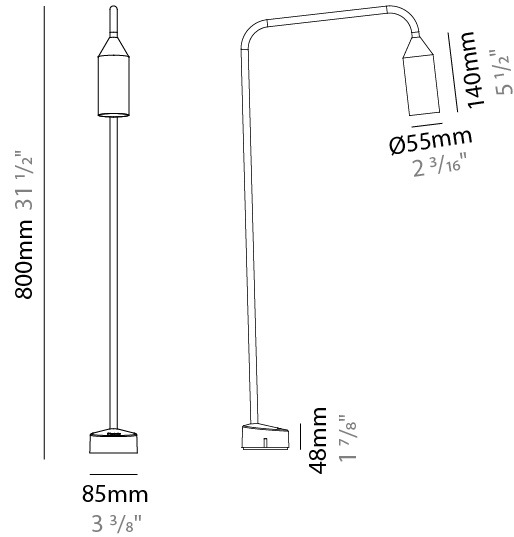

FLAMINGO POST

E9B153-

base number   Finish
Options

1. To build a product code in our configurator select the specify button on the base model # product page
2. To build a manual product code on this datasheet choose from the options listed below in blue font and add the suffix to the base model #

GENERAL

Series: Flamingo
Brand: Platek
Division: Exterior
Mounting Type: Post
Mounting Location: Above Ground
Subcategory: Bollard - Garden

PHYSICAL

Shape: Abstract
Diameter (mm): 55
Diameter (in): 2 ³/₁₆
Height (mm): 800
Height (in): 31 ¹/₂
Extension (mm): 450
Extension (in): 17 ¹¹/₁₆
Light Distribution: Direct
Weight (kg): 1.4
Weight (lbs): 3
Screws: No visible screws
Diffuser: Frosted Methacrylate - 2mm
Fixture Finish: [BLK / WHI / COR](#)
Fixture Material: Aluminum
Upon Request: Finishes - Anthracite, Bronze

ELECTRICAL

Lamp Type: LED
Input Wattage (W): 9
Total Output Wattage (W): 7
Dimming: Non-Dimmable / 0-10V Dimming
Driver Included: No
Driver Location: Remote
Driver Type: Constant Voltage - Universal
Driver Class: Class 2
Housing: ENCP5
Input Voltage (V): 120 - 277
Constant Voltage (V): 24

LED

Number of LEDs: 1
Color Temperature (°K): 3000
Max. Delivered Lumen (lm): 385
Nominal Lumen (lm): 705
CRI: >80 CRI
Lamp Life (hrs): 60000

OPTICAL

Optic°: 76
Beam Angle: Diffused

RATINGS AND CERTIFICATIONS

Certified By: Certified for North American Standards
IP rating: IP65
IK Rating: IK06
Bug Rating: B0 U0 G0